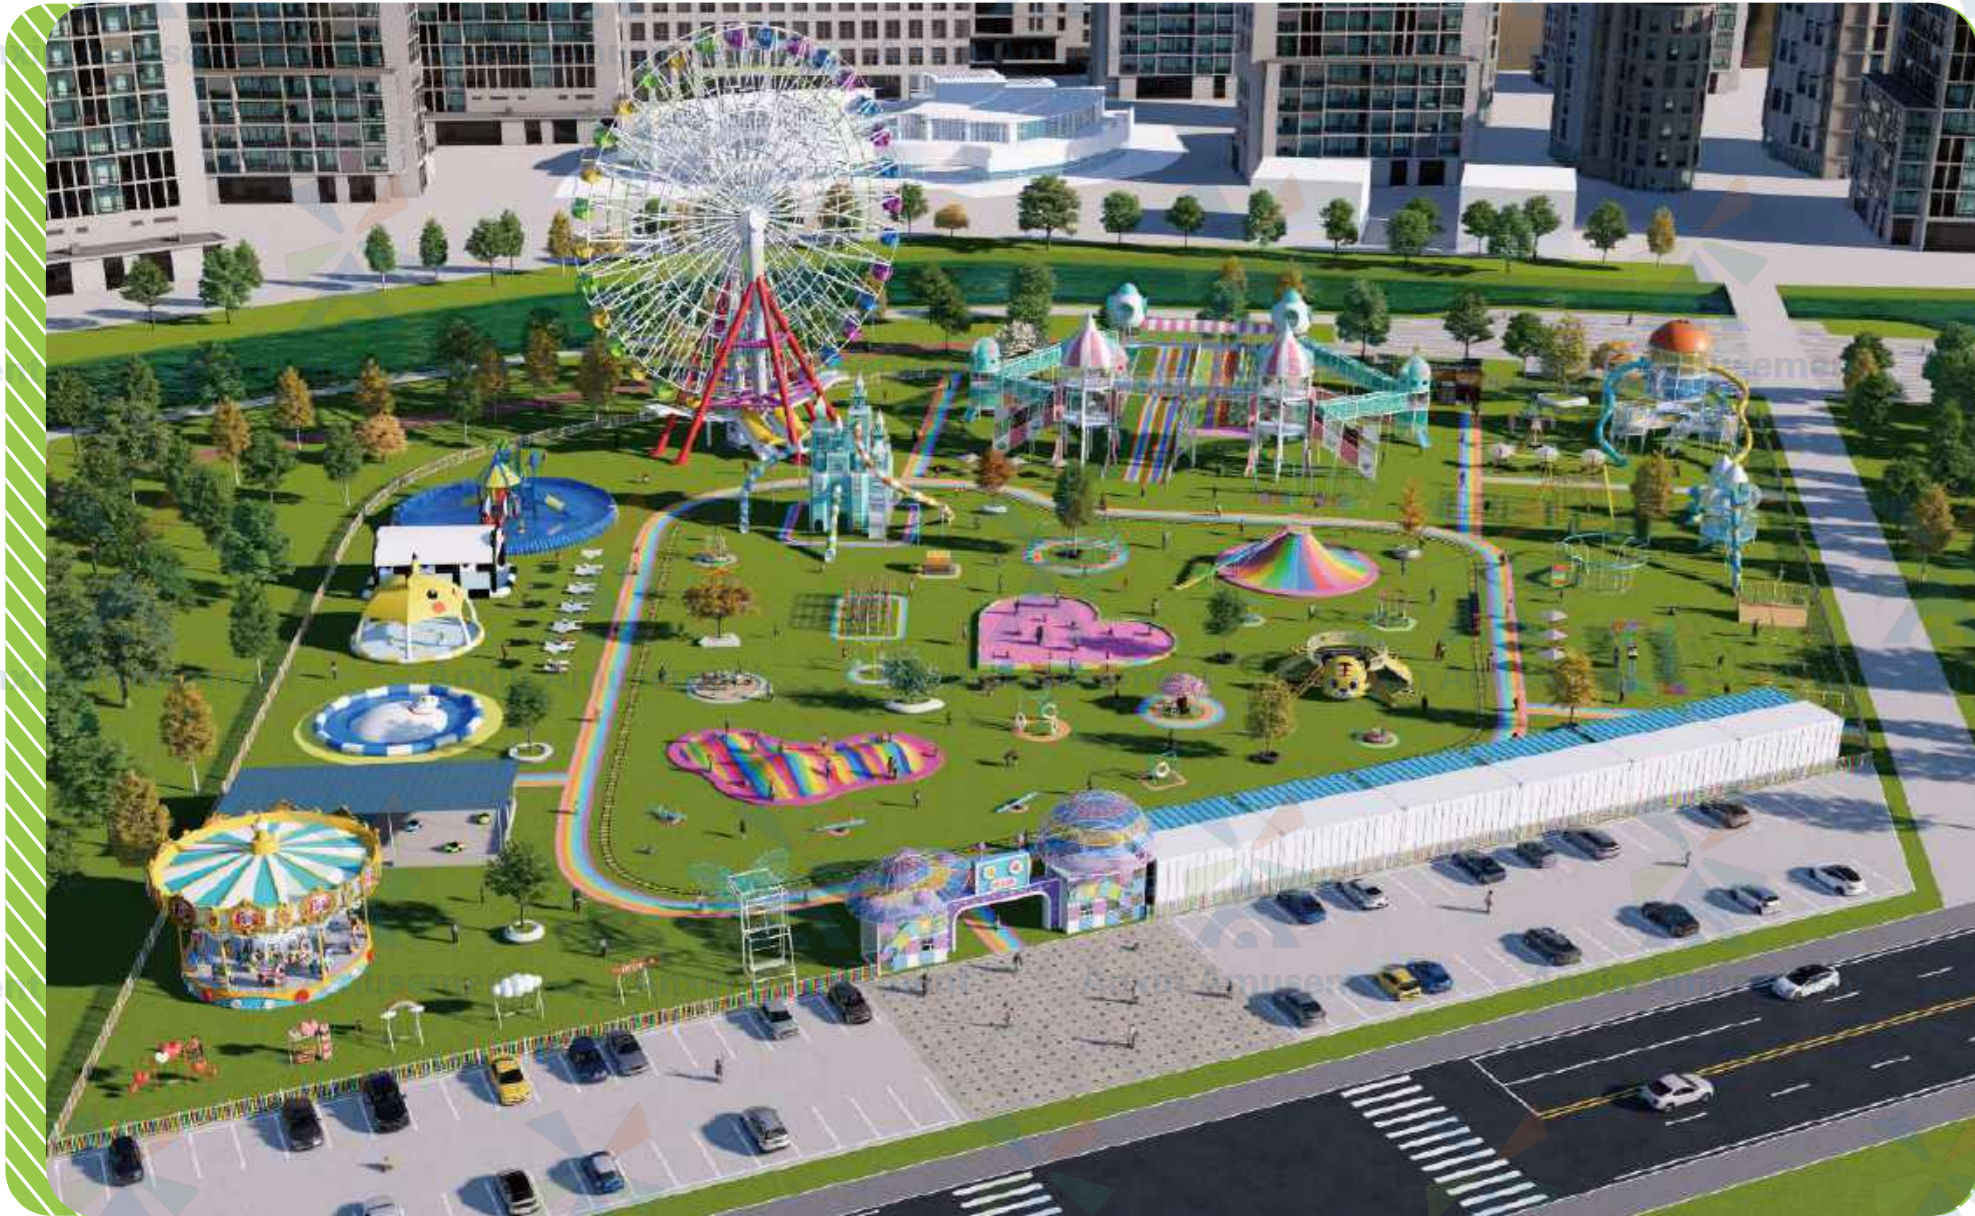

UNPOWERED PARENT-CHILD PARADISE

UNPOWERED PARENT-CHILD PARADISE

[Pingdingshan, Henan]

Expert of Park Customization and Solution

[Shandong]

【Specifications: 100×9×16M】

【HAILBS-02】
【Specifications:40×8×16m】

【HAILBS-03】
【Specifications:21×8×10M】