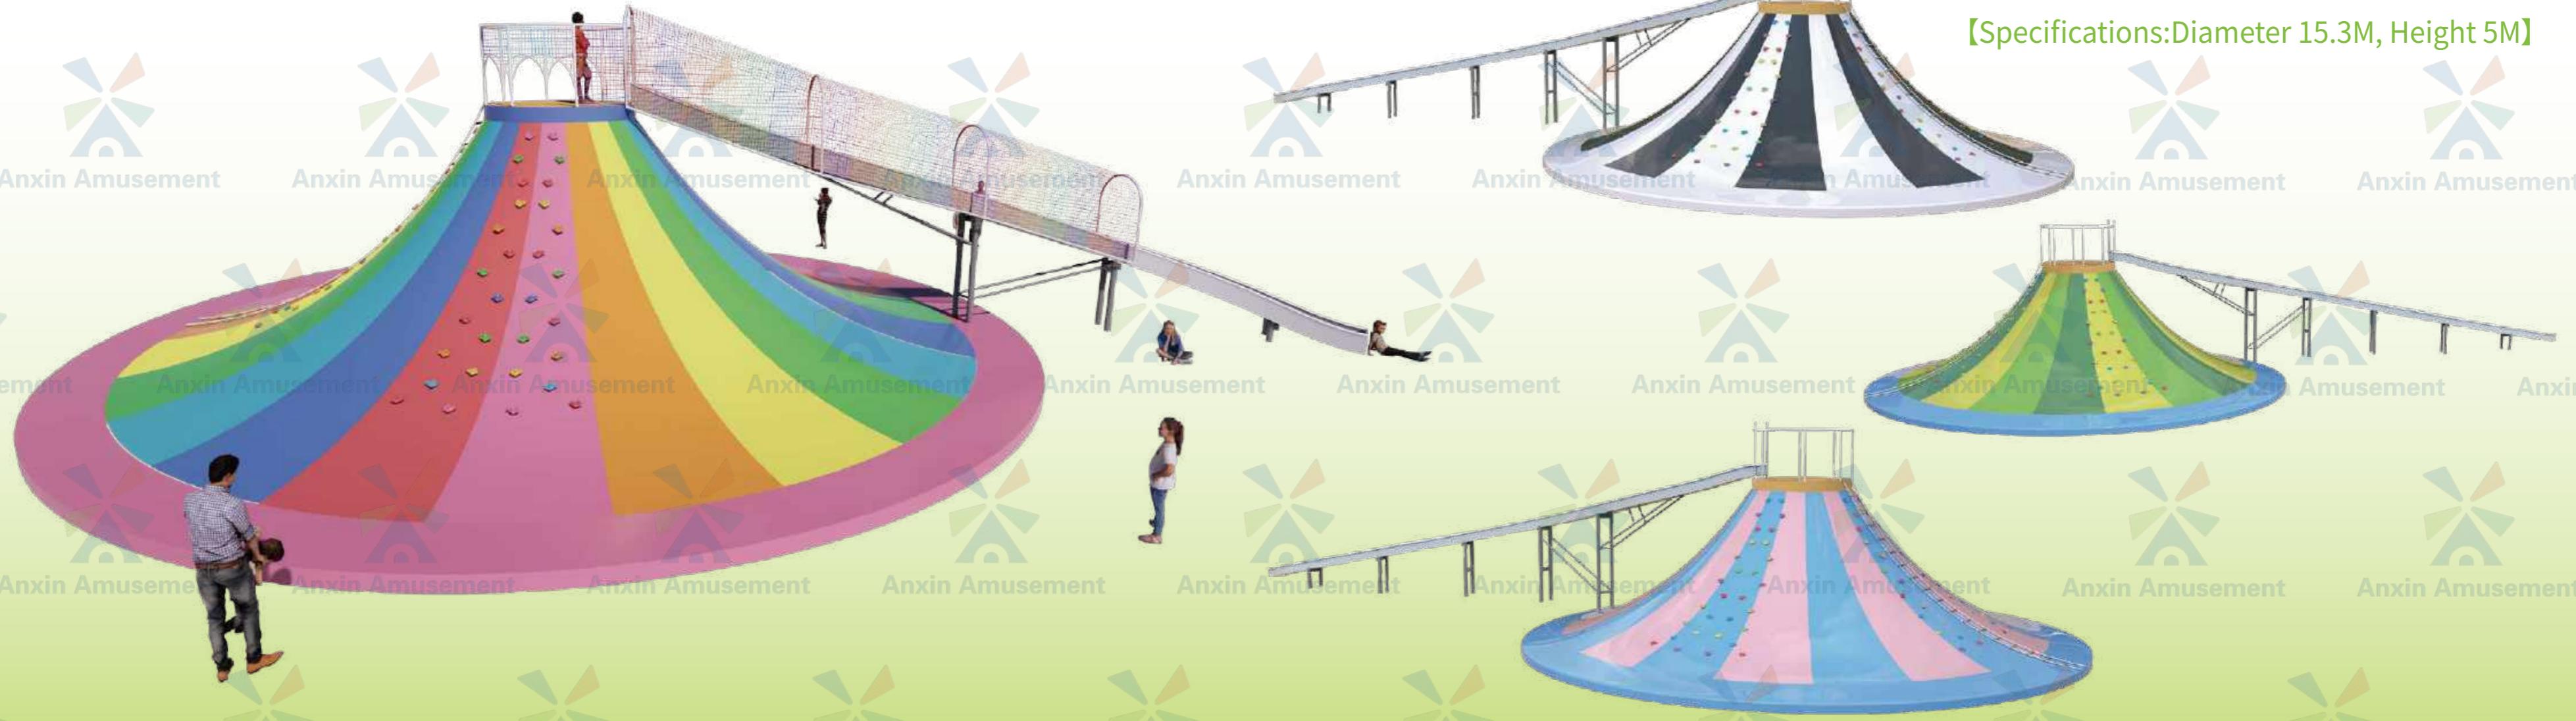

[Aircraft Web Crawling]
 [Specifications:11.5×10×5M]

[Sheep Slide]
 [Specifications:9×9×5.9M]

[Pineapple Crawling Combination]
 [Specifications:19.8×17.2×8.6M]

[Bee Town]
 [Specifications:19.8×17.2×8.6M]

【HAILBS-08】
【Specifications:41.5×27×10m】

【HAILBS-09】
【Specifications:27×39×15m】

【Specifications: Diameter 15.3M, Height 5M】

【Strawberry Trampoline Combination】
【Specifications: 12.5×12.5m】

【Dragon Baby Trampoline Combination】
【Specifications: 12.5×12.5M】

【Single Ball Bouncing Cloud】
【Specifications: 15.5×15.5×1.5M】

【Double Ball Bouncing Cloud】
【Specifications: 15.5×15.5×1.5M】

【Three ball bouncing cloud】
【Specifications: 15.5×15.5×1.5M】

【Four ball bouncing cloud】
【Specifications: 15.5×15.5×1.5M】

【Steel Frame Rainbow Double Ball (Including Steel Frame Foundation)】

【Specifications: 19.3×12.5×1.35M】

【Rainbow Double Ball/specifications: 21.3×14.5×1.35M】

【Three Ball Rainbow Bouncing Cloud (including steel frame foundation)】