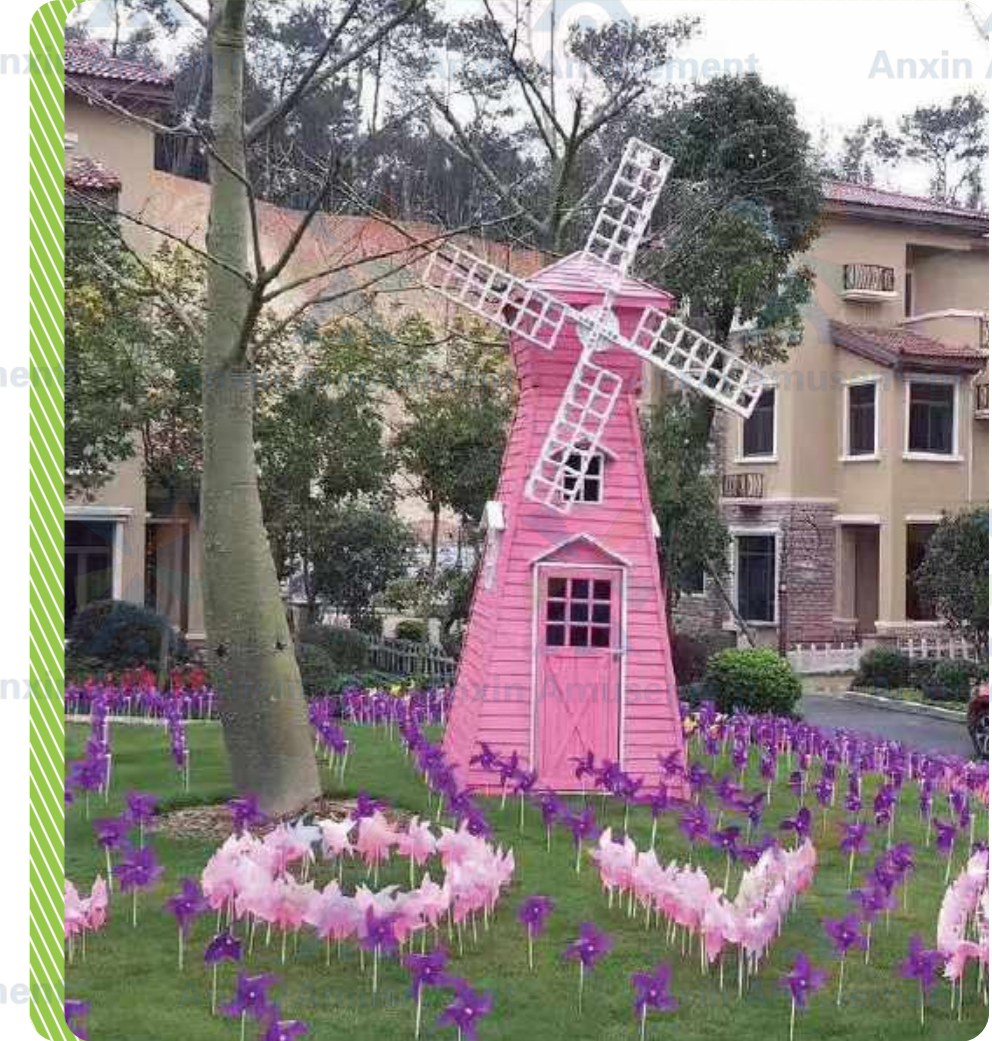

【Dutch Windmill】