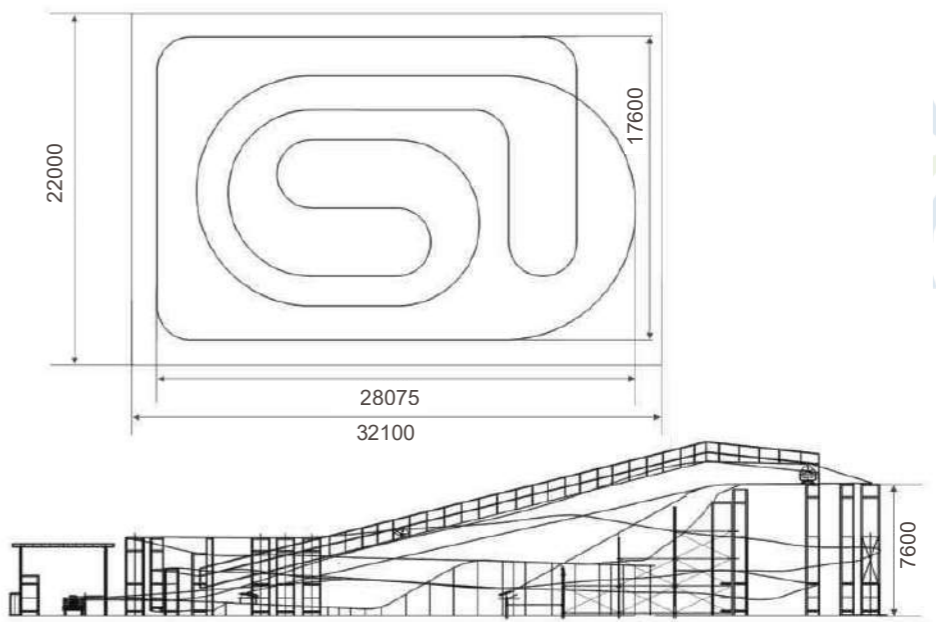

Spin Pulley

The spin tackle is the 1 kind of mobile equipment that glides on the track. Tourists sit on the flying squirrel and sometimes climb the slope slowly and sometimes dive quickly on the 300-meter high and low tracks. It is really exciting. This project is suitable for all ages, loved by the majority of tourists.

Spin Pulley