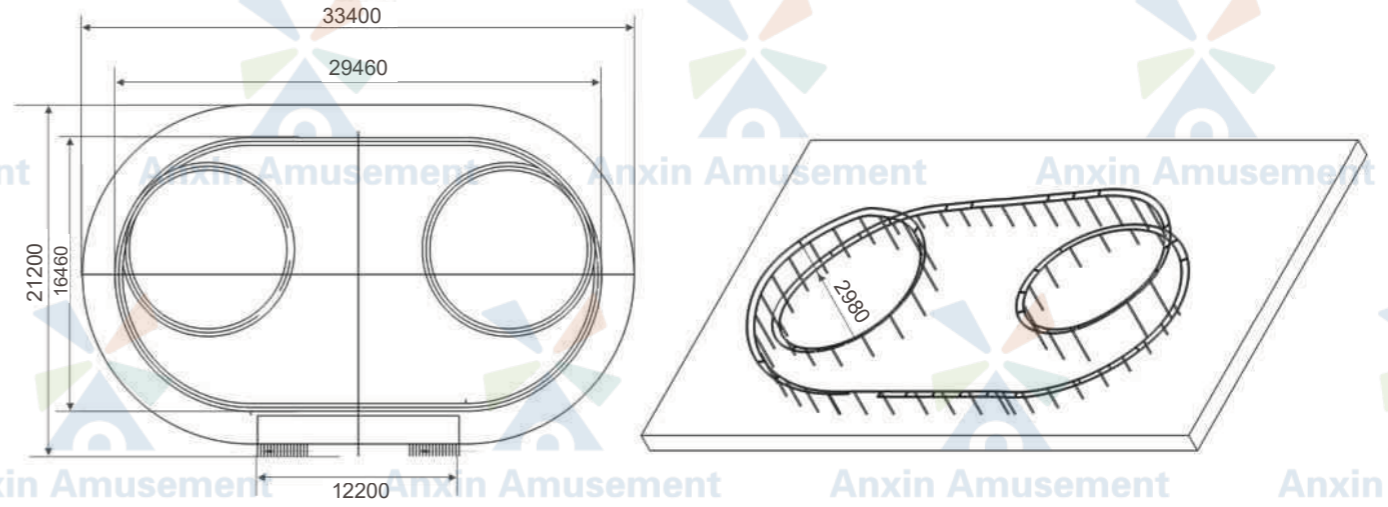

© Glide Dragon design drawings