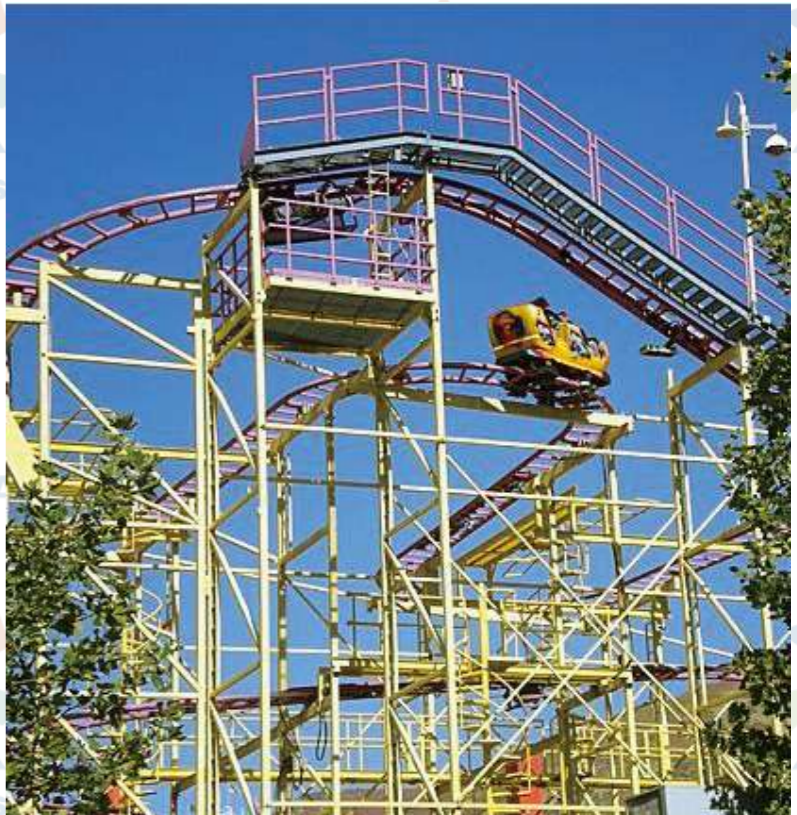

Jungle Flying Rat

Jungle flying squirrels rely on the body to rush down the maze track under the action of inertial force, like flying squirrels lost in the jungle, like flying squirrels eager to find a way out, jumping up and down, hovering and flying. Riding on it also allows passengers to fully appreciate the heartbeat and excitement brought by the rapid speed changes.

Jungle Flying Rat