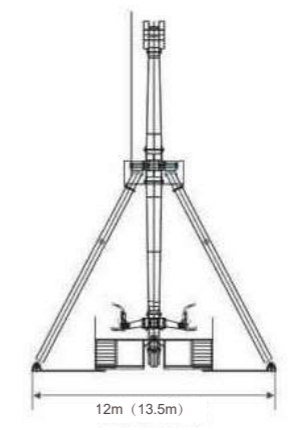

## Swivel Flying Chair

Pirate Ship

Pirate ship is the 1 kind of newly designed sightseeing car amusement machine. It is the 1 kind of amusement project that swings back and forth around the horizontal axis. This kind of amusement machine has different names due to the same modeling diagram. "Pirate ship" is named after its appearance antique pirate ship. The shape of the pirate ship is American Indian tribal style. After starting, the pirate ship swings slowly and rapidly. Passengers ride on the pirate ship and swing back and forth from slow to rapid, just like visiting the stormy sea. From time to time, they rush to the peak of the waves, sometimes fall to the bottom of the valley, thrilling and exciting, challenging the limit of your psychological endurance.

© Super Big Pendulum design drawings

22 people's congress pendulum main technical parameters  
 total power: 70kw      Equipment height: 17.888m  
 Swing angle: plus or minus 60°      Rotary speed: 6r/min  
 Service life of the whole machine: 10 years