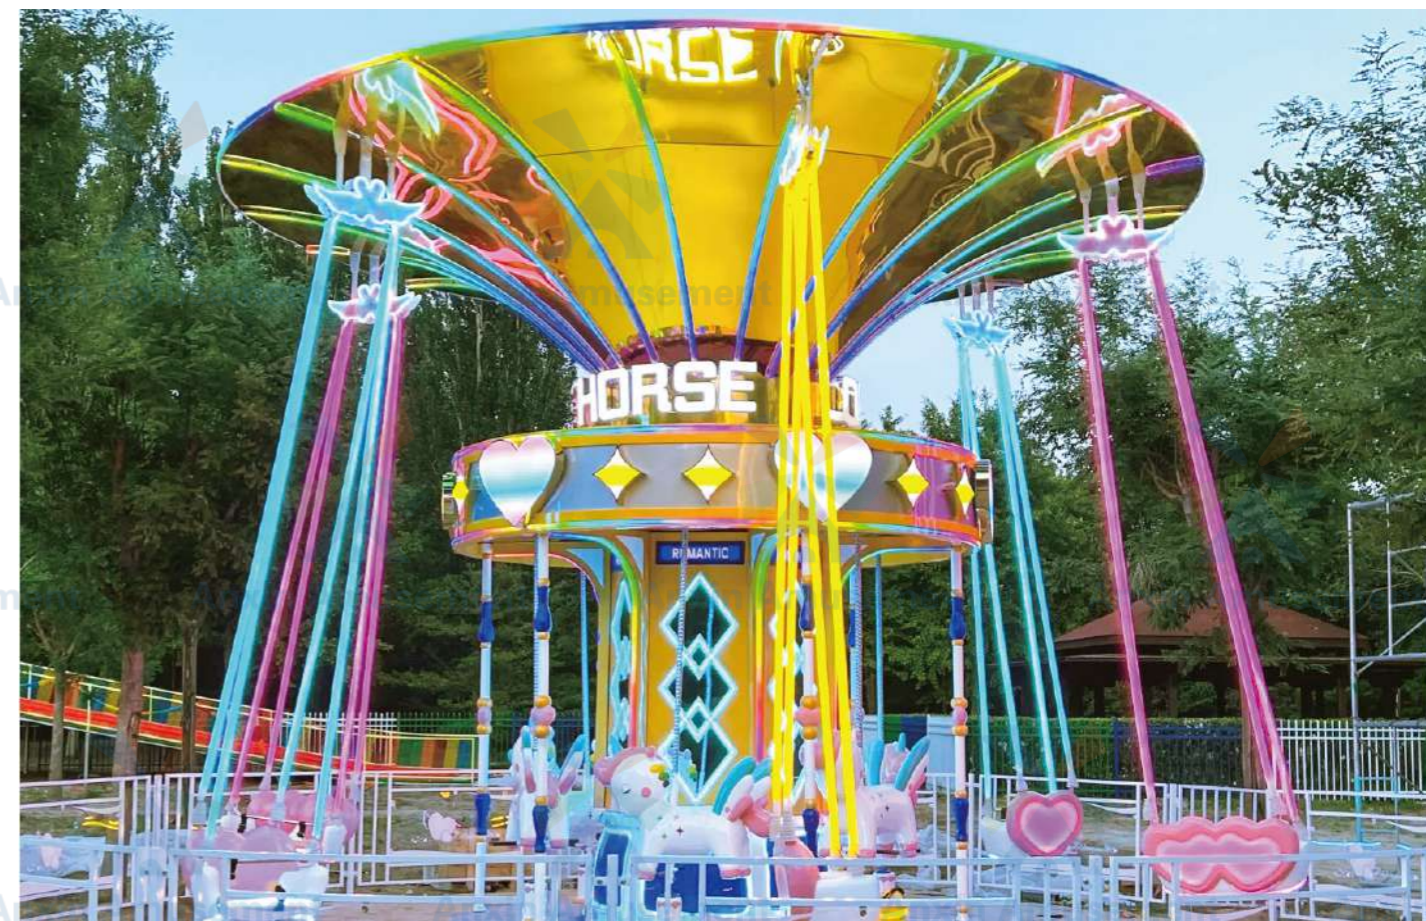

Ferris wheel

A Ferris wheel is a large rotary-shaped mechanical device with a Gondola (passenger cabin) hanging from the edge of the wheel. Passengers sit on the Ferris wheel slowly turn up, can overlook the surrounding scenery from the height.

### Carousel

Revolving horse game machine, novel shape, colorful color, is a young friends love to ride the game machine. After the turntable starts, the turntable rotates at a constant speed, and the different shapes of the turntable rise and fall, so that the players have the feeling of raising the whip and galloping the field.

## Swivel Flying Chair

Pirate Ship

Pirate ship is the 1 kind of newly designed sightseeing car amusement machine. It is the 1 kind of amusement project that swings back and forth around the horizontal axis. This kind of amusement machine has different names due to the same modeling diagram. "Pirate ship" is named after its appearance antique pirate ship. The shape of the pirate ship is American Indian tribal style. After starting, the pirate ship swings slowly and rapidly. Passengers ride on the pirate ship and swing back and forth from slow to rapid, just like visiting the stormy sea. From time to time, they rush to the peak of the waves, sometimes fall to the bottom of the valley, thrilling and exciting, challenging the limit of your psychological endurance.