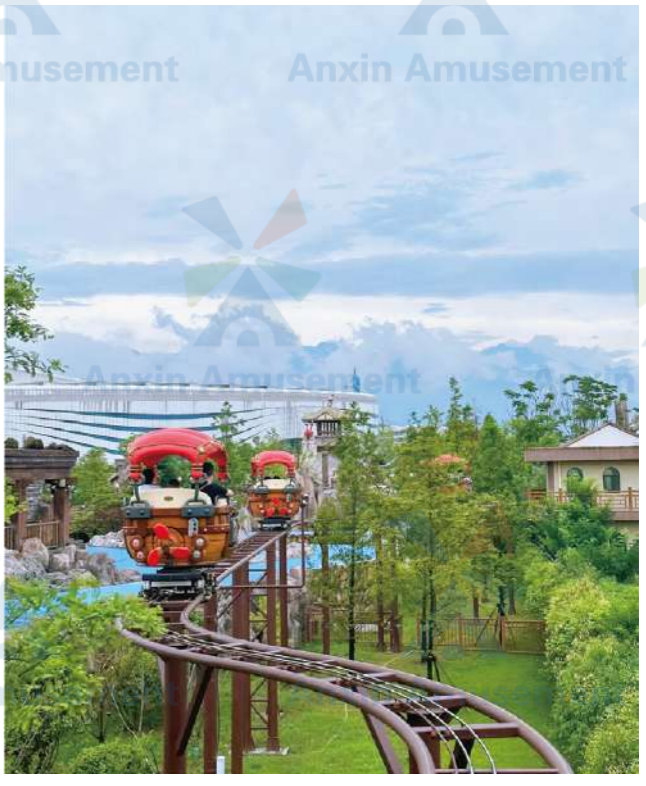

Space Walk

1. Novelty experience: The spacewalk equipment provides 1 unique experiences that simulate spacewalks, which is very attractive to tourists who pursue freshness and excitement.
2. Wide range of adaptation: The spacewalk equipment is suitable for tourists of different ages, whether children, teenagers or adults can enjoy this experience.
3. Does not occupy ground space: Since the equipment is usually suspended in the air, it will not occupy ground space, which is conducive to the site planning of amusement parks or entertainment venues.
4. Good economic benefits: Due to the uniqueness of the spacewalk experience, it can attract a large number of tourists, thereby bringing good economic benefits.

Space Walk