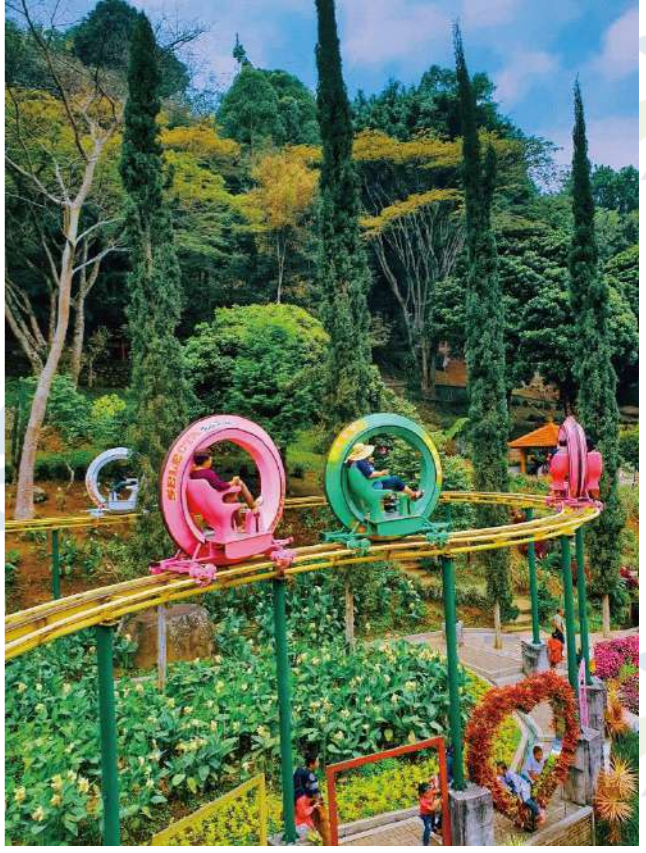

Space Walk

1. Novelty experience: The spacewalk equipment provides 1 unique experiences that simulate spacewalks, which is very attractive to tourists who pursue freshness and excitement.
2. Wide range of adaptation: The spacewalk equipment is suitable for tourists of different ages, whether children, teenagers or adults can enjoy this experience.
3. Does not occupy ground space: Since the equipment is usually suspended in the air, it will not occupy ground space, which is conducive to the site planning of amusement parks or entertainment venues.
4. Good economic benefits: Due to the uniqueness of the spacewalk experience, it can attract a large number of tourists, thereby bringing good economic benefits.

Space Walk