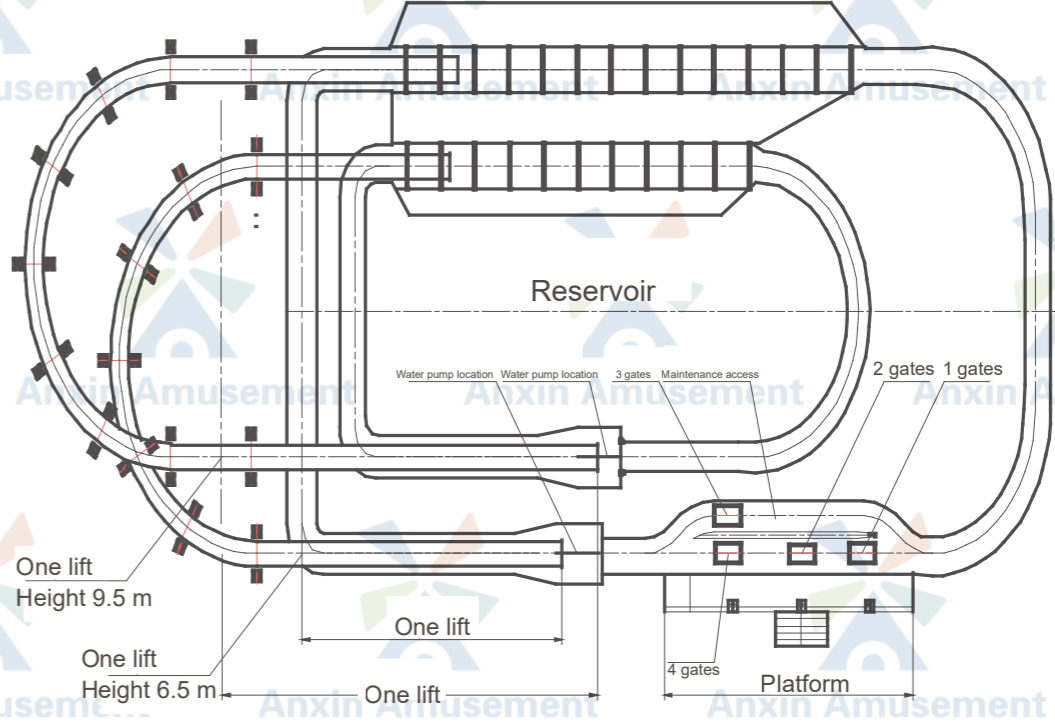

© Brave into the torrent design drawings