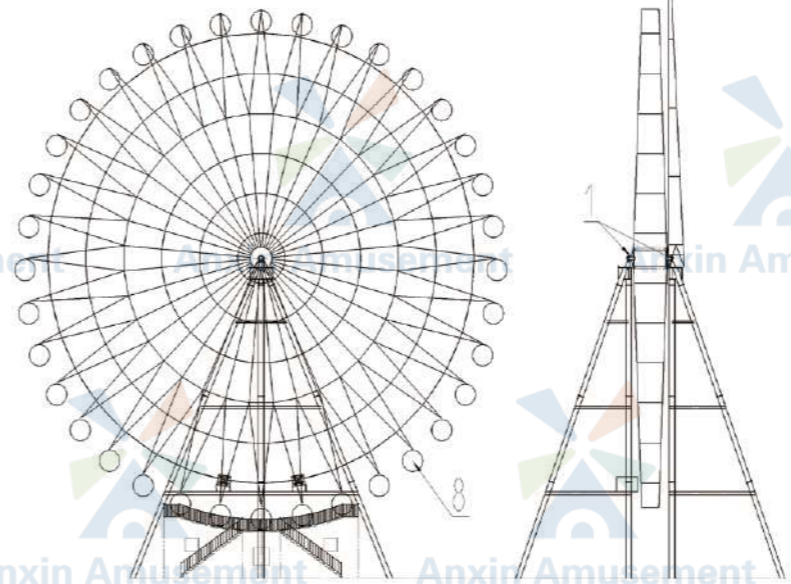

## Ferris wheel

It is known for its slow rotation and overlooking the surrounding view

© Ferris wheel design drawings

Technical parameters	Parameter Value		
	W-GW-42	W-GW-36	W-GW-30
Total height of equipment (m)	45	38	34
Operating height (m)	42	36	30
Center Height (m)	23.5	21.5	17.1
Diameter of runner (m)	37	32	25.8
Quantity of hanging box (px)	24	20	18
Full load capacity (person)	96	80	72
Operating cycle (min/rev)	8.5	8	5.5
Power (kW)	11	11	11
Lightning rod height (m)	23	18.5	18
Floor Area (m2)	26x22	22x19	20x17
Equipment level	B	B	B
Power	3N PEAC 380V/220V 50Hz (three-phase 5 wire system)		

Ferris wheel

A Ferris wheel is a large rotary-shaped mechanical device with a Gondola (passenger cabin) hanging from the edge of the wheel. Passengers sit on the Ferris wheel slowly turn up, can overlook the surrounding scenery from the height.