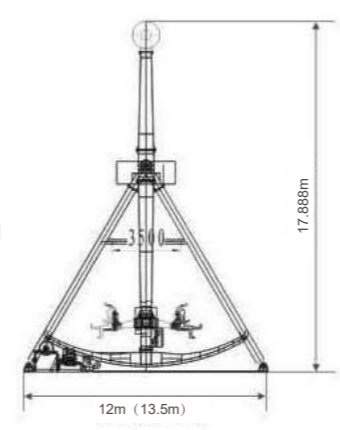

© Super Big Pendulum design drawings

22 people's congress pendulum main technical parameters  
 total power: 70kw      Equipment height: 17.888m  
 Swing angle: plus or minus 60°      Rotary speed: 6r/min  
 Service life of the whole machine: 10 years