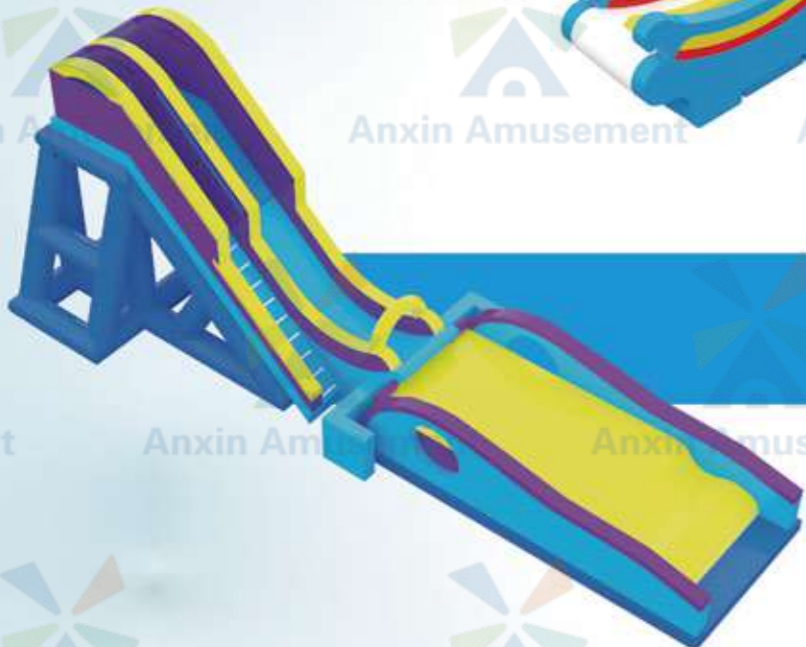

AX-Slide033

Size:26.5X15X11.5m

AX-Slide027