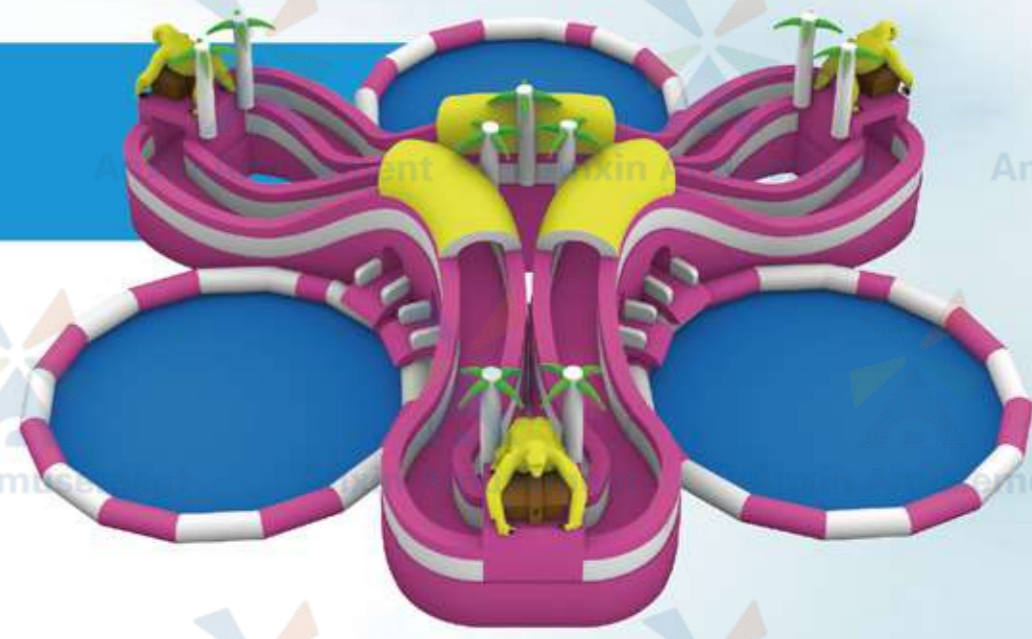

Dave Duck Drifting pool
Size: 85X16.6m

Dave Duck Large tent pool
Size: 10X8X0.55m

Size: Diameter10m, Fetal height0.55m
Dave Duck Tent pool

Single Inflatable water slide

AX-Slide041
Size: 21X21X6m

AX-Slide040
Size: 23X22X7m

AX-Slide042
Size: 27X17m

AX-Slide020

Size:6.8X7.6X7.2m,Equipped with conventional inflatable water tank (10X10m, 10X15m, Fetal height0.55m)

Speed Skating World

AX-Slide023

Size:50X20X13.2m

AX-Slide021

Size:Customizable size