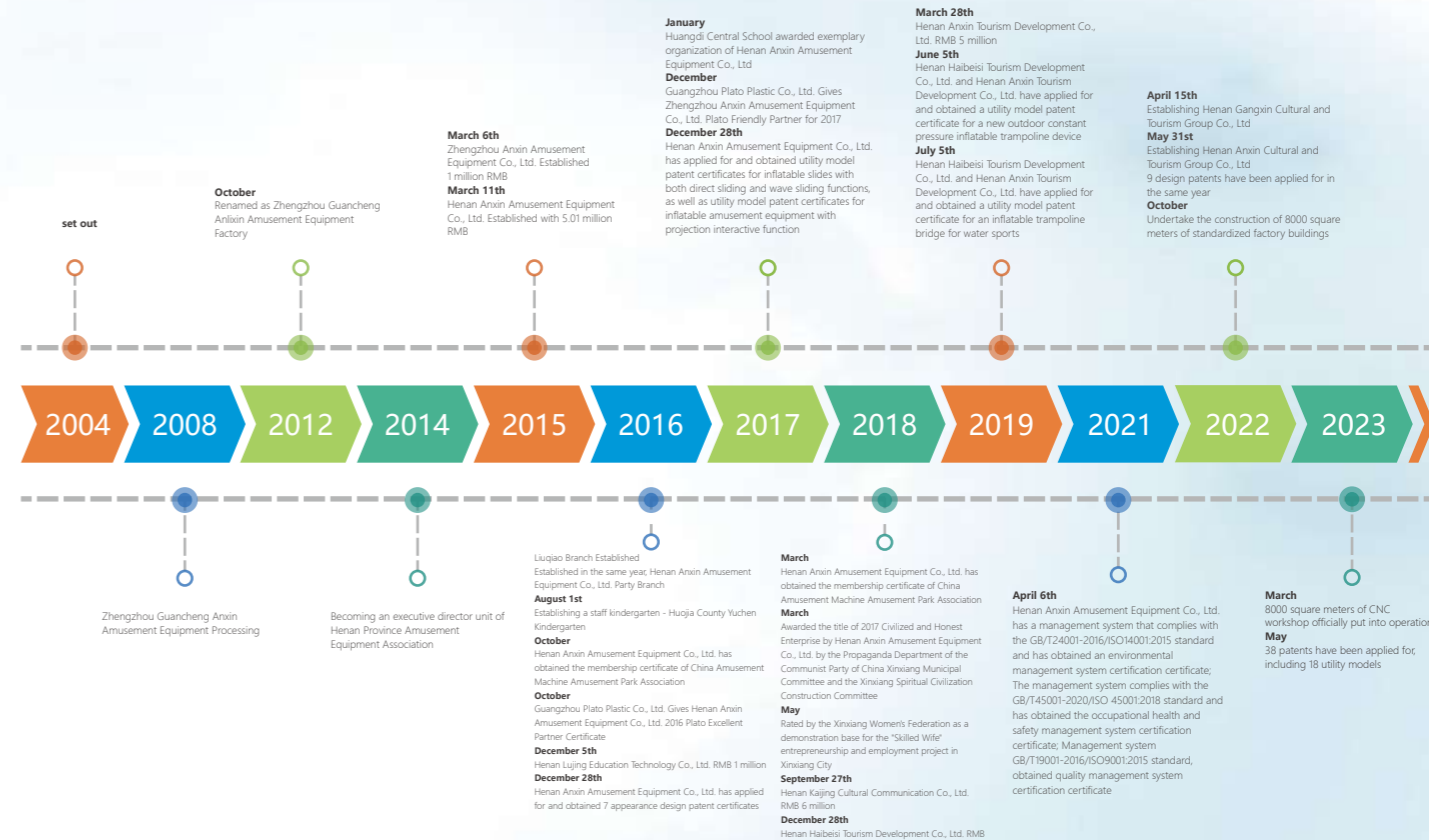

发展历程 | DEVELOPMENT HISTORY