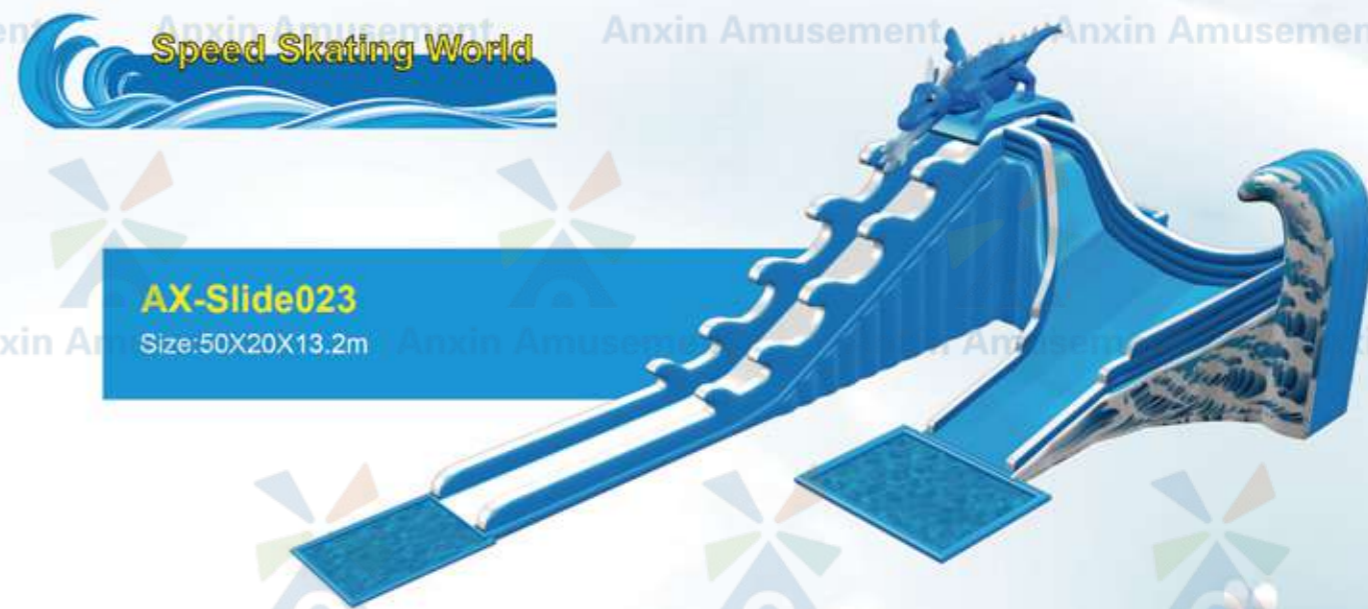

AX-Slide042
Size: 27X17m

AX-Slide020

Size:6.8X7.6X7.2m,Equipped with conventional inflatable water tank (10X10m, 10X15m, Fetal height0.55m)

Speed Skating World

AX-Slide023

Size:50X20X13.2m

AX-Slide021

Size:Customizable size