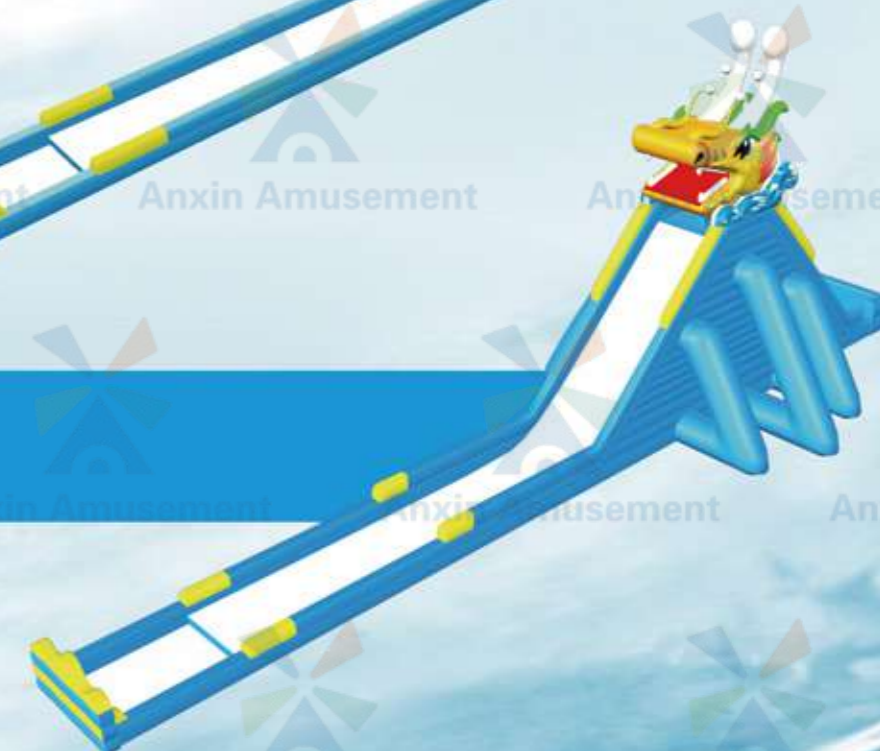

AX-Slide024

Size:50X15X15m

AX-Slide022

Size:15X19X7.8m,Equipped with a 15.3X25m elliptical water tank

AX-Slide025

Size:40X12X12m

AX-Slide043
Size: 24X9X10m

AX-Slide044
Size: 20X6X8m