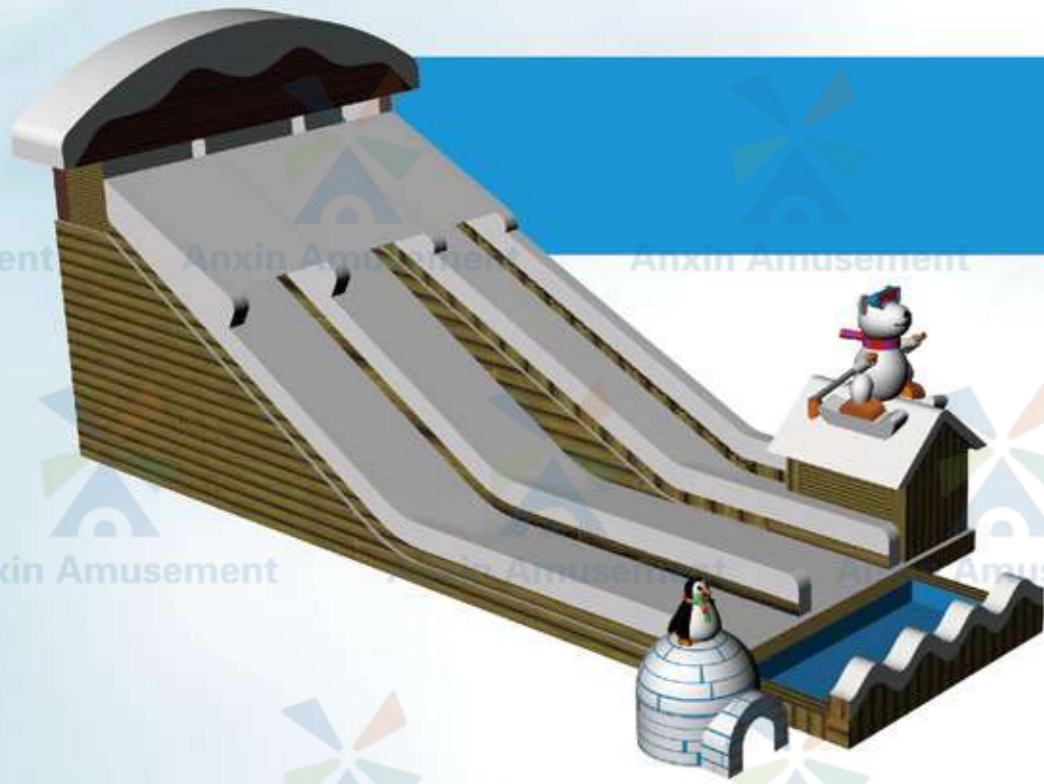

AX-Slide042
Size: 27X17m

AX-Slide020

Size:6.8X7.6X7.2m,Equipped with conventional inflatable water tank (10X10m, 10X15m, Fetal height0.55m)

Speed Skating World

AX-Slide023

Size:50X20X13.2m

AX-Slide021

Size:Customizable size

AX-Slide024

Size:50X15X15m

AX-Slide022

Size:15X19X7.8m,Equipped with a 15.3X25m elliptical water tank

AX-Slide025

Size:40X12X12m

AX-Slide043
Size: 24X9X10m

AX-Slide044
Size: 20X6X8m